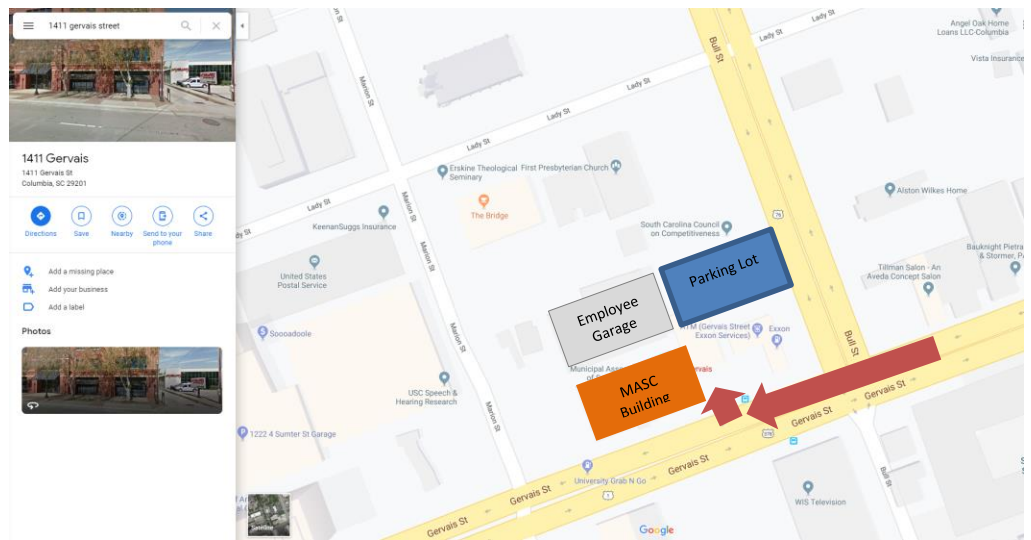

SC COUNCIL ON COMPETITIVENESS

Parking Instructions

SC Competes
1411 Gervais Street, Suite 450
Columbia, SC 29201
803-760-1400

If driving on Bull Street toward Gervais, the Municipal Association of South Carolina (MASC) building visitor parking lot is on the right just before the Indigo Studio Spa. It is the last right before you reach the gas station at the light.

Note: The lot is not accessible via left turn on Bull Street if traveling north towards SC-277.

If driving on Gervais toward Marion Street, the Municipal Association of South Carolina (MASC) building visitor parking lot can be accessed by taking the right turn immediately following APEX Graphix.

Note: The lot is not accessible via left turn on Gervais Street if traveling west towards Bull Street.

Enter the MASC building from the parking garage. The South Carolina Council on Competitiveness (SC Competes) is located on the fourth floor on the left as you exit the elevator.