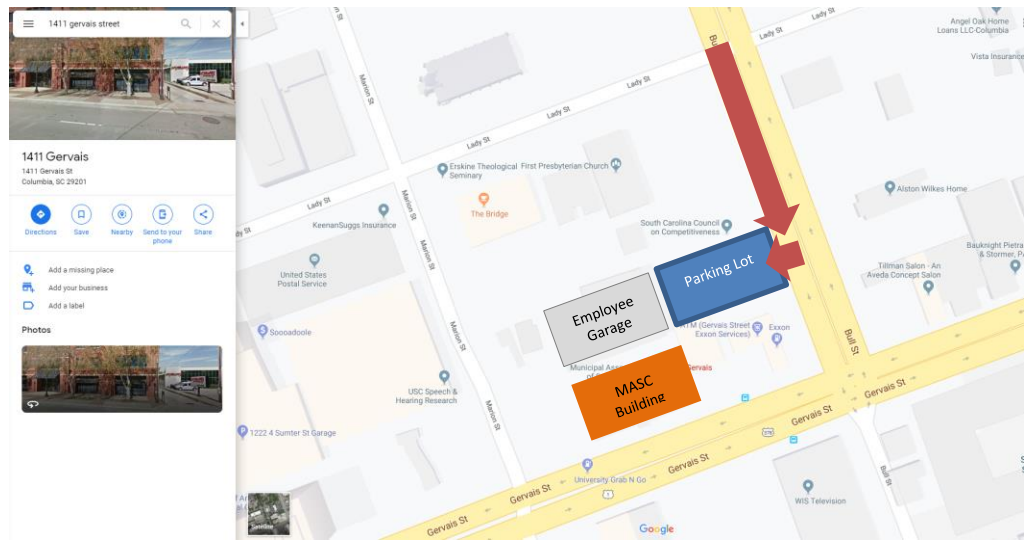

SC COUNCIL ON COMPETITIVENESS

Parking Instructions

SC Competes
1411 Gervais Street, Suite 450
Columbia, SC 29201
803-760-1400

If driving on Bull Street toward Gervais, the Municipal Association of South Carolina (MASC) building visitor parking lot is on the right just before the Indigo Studio Spa. It is the last right before you reach the gas station at the light.

Note: The lot is not accessible via left turn on Bull Street if traveling north towards SC-277.

If driving on Gervais toward Marion Street, the Municipal Association of South Carolina (MASC) building visitor parking lot can be accessed by taking the right turn immediately following APEX Graphix.

Note: The lot is not accessible via left turn on Gervais Street if traveling west towards Bull Street.

Enter the MASC building from the parking garage. The South Carolina Council on Competitiveness (SC Competes) is located on the fourth floor on the left as you exit the elevator.