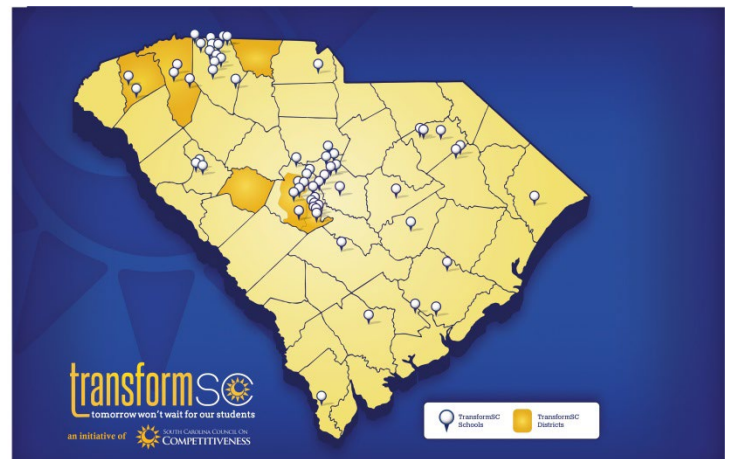

TransformSC Network Schools

TransformSC schools and districts are designing, launching, promoting, and proving transformative practices in education. The TransformSC network has 73 schools from 27 districts and 7 entire districts. New schools and districts are accepted to the network on a quarterly basis. For more information on TransformSC, or to submit your innovation plan, please contact transformsc@sccmpetes.org.

ENTIRE DISTRICTS

- Cherokee County School District
- District of Pickens County
- Greenville County Schools
- Lexington School District One
- Lexington School District Four
- Richland School District Two
- Saluda County Schools