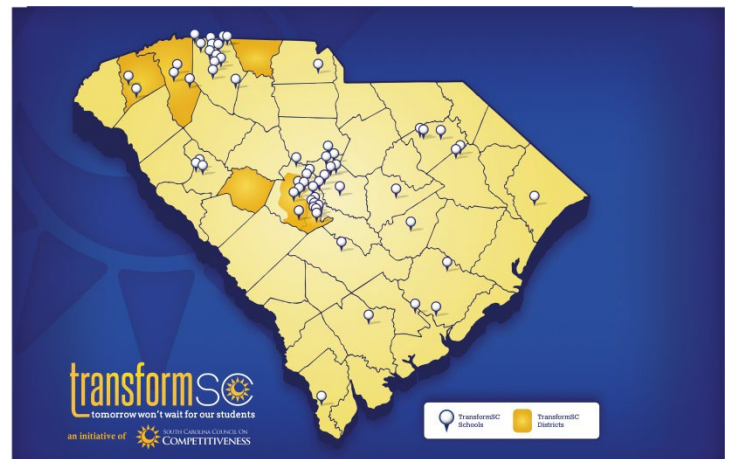

## TransformSC Network Schools

TransformSC schools and districts are designing, launching, promoting, and proving transformative practices in education. The TransformSC network has 72 schools from 27 districts and 7 entire districts. New schools and districts are accepted to the network on a quarterly basis. For more information on TransformSC, or to submit your innovation plan, please contact [transformsc@sccompetes.org](mailto:transformsc@sccompetes.org).

### ENTIRE DISTRICTS

- Cherokee County School District
- District of Pickens County
- Greenville County Schools
- Lexington School District One
- Lexington School District Four
- Richland School District Two
- Saluda County Schools