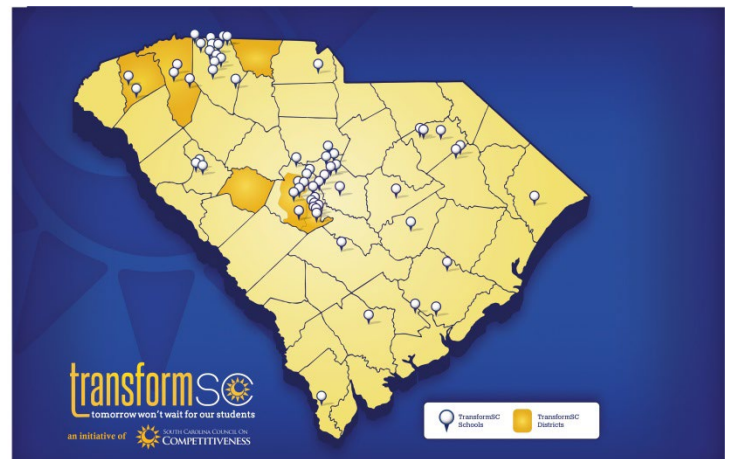

## TransformSC Network Schools

TransformSC schools and districts are designing, launching, promoting, and proving transformative practices in education. The TransformSC network has 71 schools from 27 districts and 7 entire districts. New schools and districts are accepted to the network on a quarterly basis. For more information on TransformSC, or to submit your innovation plan, please contact [transformsc@sccmpetes.org](mailto:transformsc@sccmpetes.org).

### ENTIRE DISTRICTS

- Cherokee County School District
- District of Pickens County
- Greenville County Schools
- Lexington School District One
- Lexington School District Four
- Richland School District Two
- Saluda County Schools