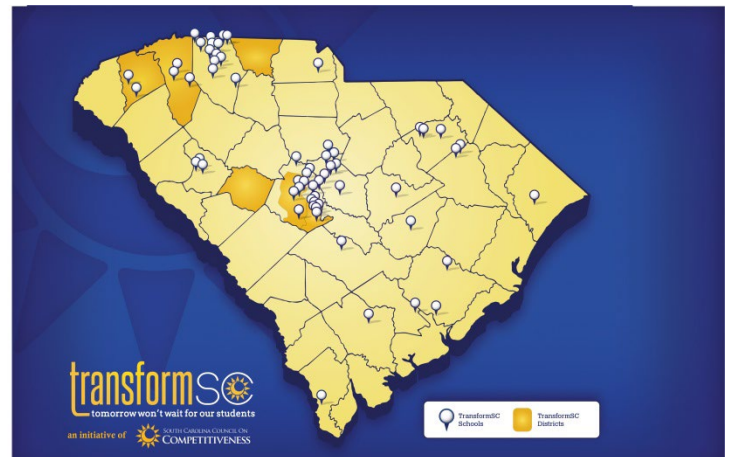

# transformSC

tomorrow won't wait for our students

AN INITIATIVE OF  SOUTH CAROLINA COUNCIL ON COMPETITIVENESS

TransformSC schools and districts are designing, launching, promoting, and proving transformative practices in education. The TransformSC network has 69 schools from 25 districts and 7 entire districts. New schools and districts are accepted to the network on a quarterly basis. For more information on TransformSC, or to submit your innovation plan, please contact [transformsc@sccompetes.org](mailto:transformsc@sccompetes.org).

## ENTIRE DISTRICTS

- Cherokee County School District
- District of Pickens County
- Greenville County Schools
- Lexington School District One
- Lexington School District Four
- Richland School District Two
- Saluda County Schools