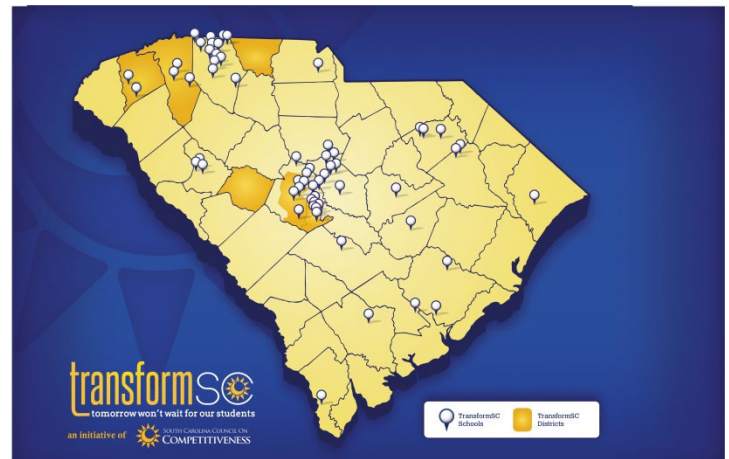

transformSC

tomorrow won't wait for our students

AN INITIATIVE OF  SOUTH CAROLINA COUNCIL ON COMPETITIVENESS

TransformSC schools and districts are designing, launching, promoting, and proving transformative practices in education. The TransformSC network has 65 schools from 24 districts and 7 entire districts. New schools and districts are accepted to the network on a quarterly basis. For more information on TransformSC, or to submit your innovation plan, please contact transformsc@sccompetes.org.

ENTIRE DISTRICTS

- Cherokee County School District
- District of Pickens County
- Greenville County Schools
- Lexington School District One
- Lexington School District Four
- Richland School District Two
- Saluda County Schools

PARTICIPATING SCHOOLS

Berkeley County Schools

- Goose Creek High School
- Timberland High School

Colleton County Schools

- Colleton County High School

Florence District One

- Child Development Center at Alfred Rush Academy
- R.N. Beck Child Development Center